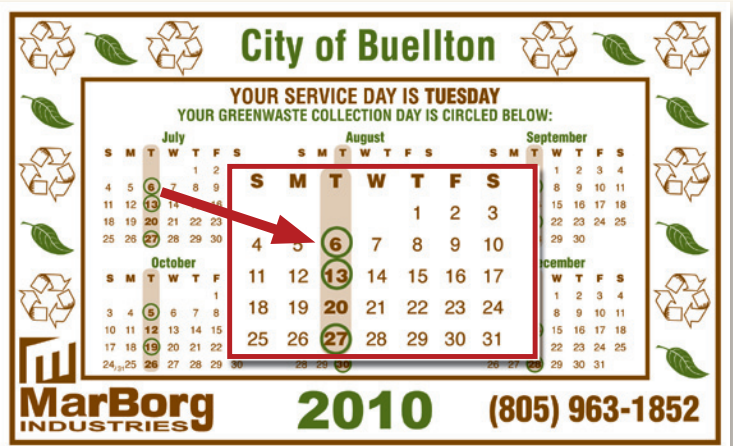

Printed on recycled paper!

Questions? Call 963-1852 or visit www.MarBorg.com

COLLECTION SCHEDULE MAGNETS

Collection schedule magnets are included in the City of Buellton welcome packet.

Your service day for trash and recycling is listed at the top of the magnet, and highlighted on the calendars.

Your service day for greenwaste will be every other week on the same day as trash and recycling, and the day is circled in green on the magnet (see highlighted sample to the right).

To avoid confusion, we will collect greenwaste for the first two weeks before we switch to biweekly service.